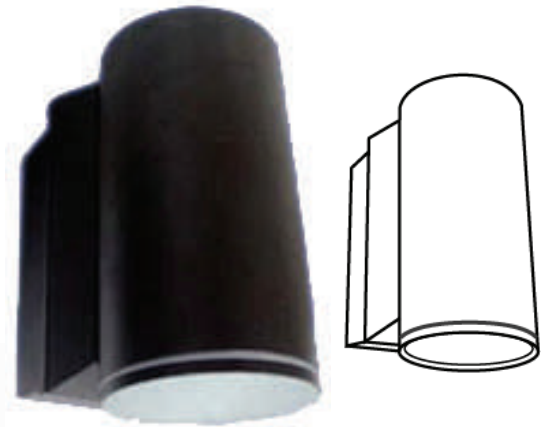

### UP DOWN LIGHTERS TB SERIES

The Lumensource Up Down Lighters provides an excellent replacement to traditional light sources such as metal halide. The original die-cast aluminum housing provides high performance, energy saving, and long lasting light output perfect for area lighting needs.