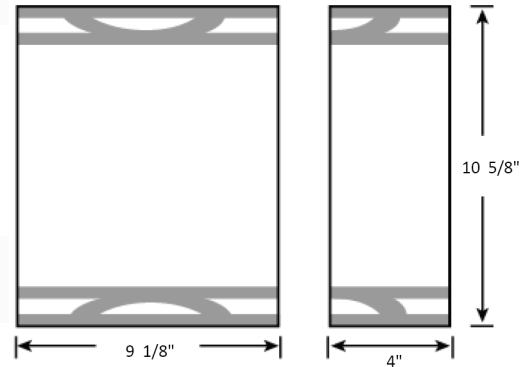

ORDERING INFORMATION