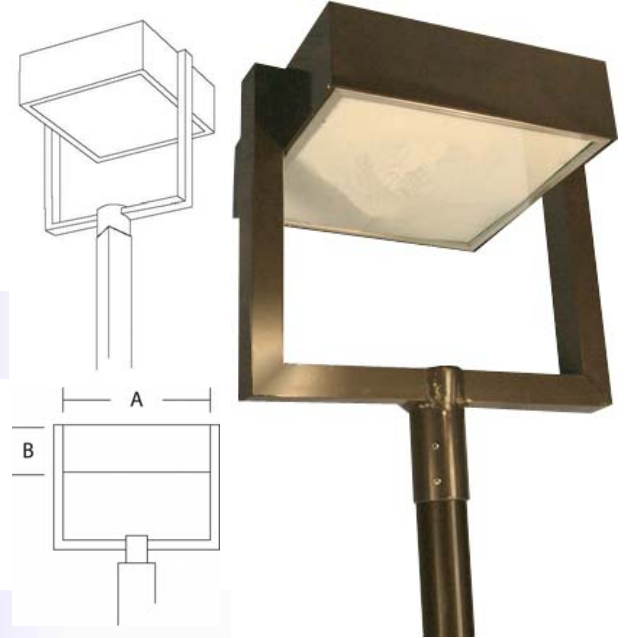

The Lumensource Architectural fixtures provides an excellent replacement to traditional light sources such as metal halide. Heavy gauge die formed welded aluminum internally sealed for weatherproofing housing provides high performance, energy saving, and long lasting light output perfect for area lighting needs.

FEATURES

- Universal input voltage for easy installation
- Protective powder coating for lasting appearance
- Segmented specular Alzak reflector
- Extruded or/and cast aluminum arms

ORDERING INFORMATION

Standard Configuration:

Model

ARC - Architectural

Series

- ARA - 16"sq. A x 6" B
- ARB - 19"sq. A x 6" B
- ARC - 26"sq. A x 10" B

Wattage

- 20W
- 40W

Color

- W - Warm White 3000K
- C - Cool white 5000K

Voltage

- 120 347*
- 208 480*
- 240 (VAC input)
- 277

Lens

- FG - Flat Glass
- CG - Convex Glass

Finish

- BK - Black
- BZ - Bronze
- GR- Green
- VG - Verde Green
- CC- Custom Color