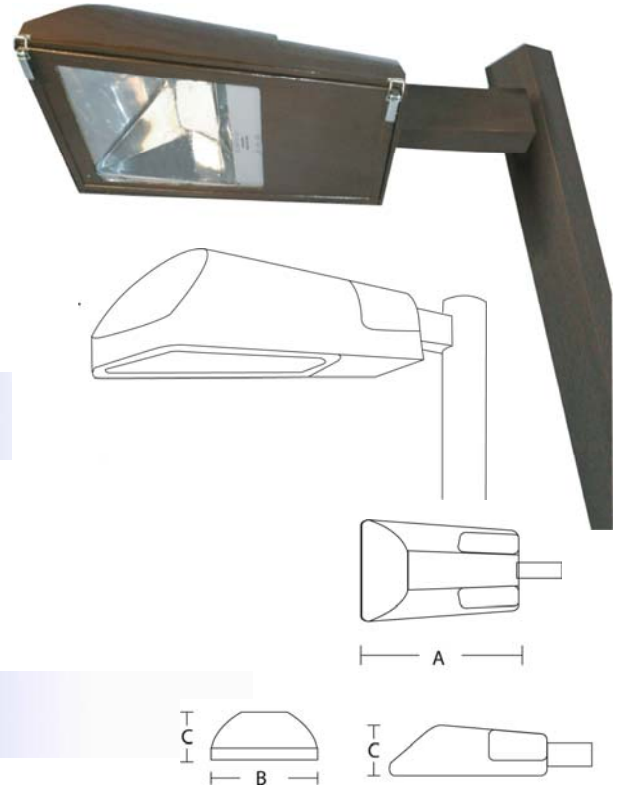

## FEATURES

- Universal input voltage for easy installation
- Protective powder coating for lasting appearance
- Clear tempered glass lens
- Extruded or/and cast aluminum arms