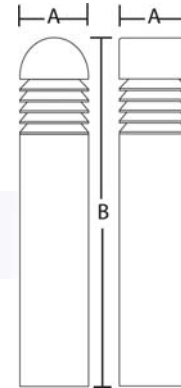

FEATURES

- Universal input voltage for easy installation
- Protective powder coating for lasting appearance
- Clear tempered glass
- Heavy duty anchor using (3) 1/2" x 12" x 2" galvanized on 5 1/2" anchor bolts

BG-FT

BG-RT

ORDERING INFORMATION

Standard Configuration:

Model

BLD - Bollard

Series

BG-FT - 8" A x 42" B