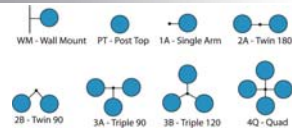

Mounting

Finish

BK - Black
BZ - Bronze
GR- Green
VG - Verde Green
CC- Custom Color

Options

HS - House Shield
FS - Fuse
PC - Photo Cell
SP - Surge Protector

2964 W Valley Blvd., Alhambra, CA., 91803 USA
Tel: 626-570-9333 Fax: 626-570-9777
Inquiries: answers@lumensource.biz
Visit: lumensource.biz