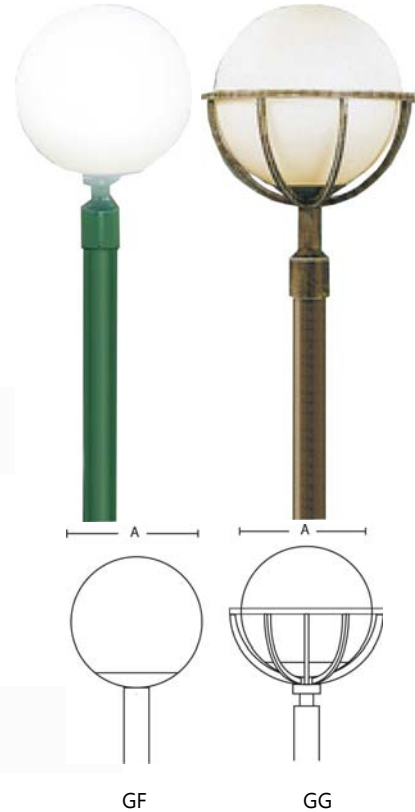

### GF & GG SERIES

The Lumensource Posts provides an excellent replacement to traditional light sources such as fluorescent and metal halide. White or clear polycarbonate housing, cast aluminum sphere holder and cast aluminum guard provides high performance, energy saving, and long lasting light output perfect for area lighting needs.