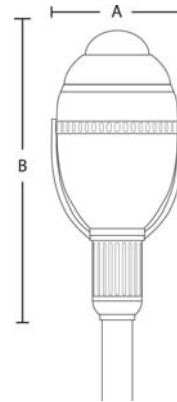

LUMENSOURCE

SPECIFICATION GRADE LED

Project: _____

Date: _____

Notes: _____

Configuration: _____

DECORATIVE

MCP SERIES

The Lumensource Posts provides an excellent replacement to traditional light sources such as fluorescent and metal halide. Corrosion resistant cast A356 aluminum alloy pole fitter provides high performance, energy saving, and long lasting light output perfect for area lighting needs.