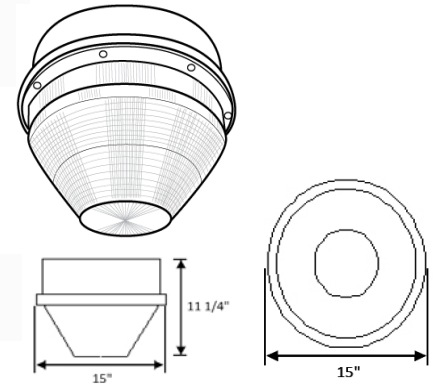

FEATURES

- Universal input voltage for easy installation
- Protective power coating for lasting appearance
- Gasketed enclosure for ruggedized outdoor application