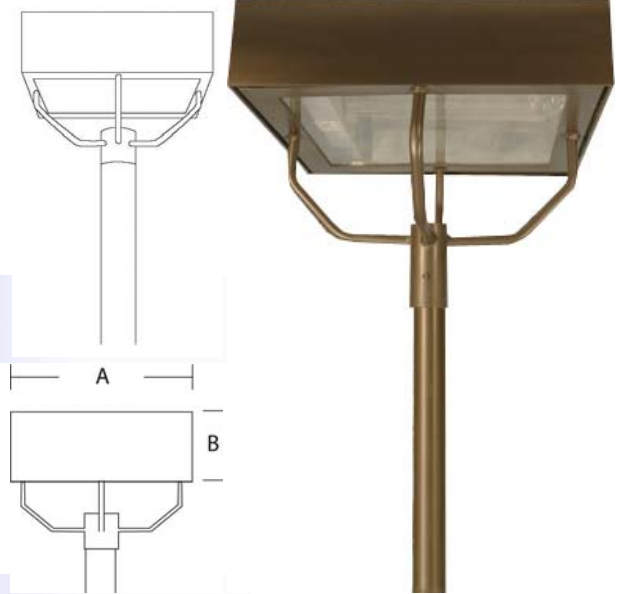

The Lumensource Architectural fixtures provides an excellent replacement to traditional light sources such as metal halide. Heavy gauge die formed welded aluminum internally sealed for weatherproofing housing provides high performance, energy saving, and long lasting light output perfect for area lighting needs.

FEATURES

- Universal input voltage for easy installation
- Protective powder coating for lasting appearance
- Segmented specular Alzak reflector
- Extruded or/and cast aluminum arms

ORDERING INFORMATION

Standard Configuration:

Model

ARC - Architectural

Series

- EMA - 16"sq. A x 6" B
- EMB - 19"sq. A x 6" B
- EMC - 26"sq. A x 10" B

Wattage

- 20W
- 40W

Color

- W - Warm White 3000K
- C - Cool white 5000K

Voltage

- 120 347*
- 208 480*
- 240 (VAC input)
- 277

Lens

- FG - Flat Glass
- CG - Convex Glass

Finish

- BK - Black
- BZ - Bronze
- GR- Green
- VG - Verde Green
- CC- Custom Color