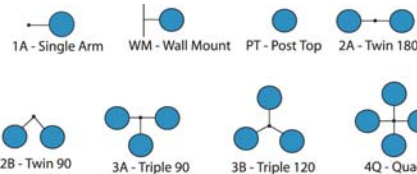

W - Warm White 3000K
C - Cool white 5000K

Voltage

120 347*
208 480*
240 (VAC input)
277

Lens

FG - Flat Glass
CG - Convex Glass

Mounting

Finish

BK - Black
BZ - Bronze
GR- Green
VG - Verde Green
CC- Custom Color