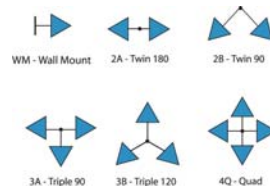

W - Warm White 3000K
C - Cool white 5000K

Voltage

120 347*
208 480*
240 (VAC input)
277

Lens

FG - Flat Glass 
CG - Convex Glass 

Mounting

Finish

BK - Black
BZ - Bronze
GR- Green
VG - Verde Green
CC- Custom Color