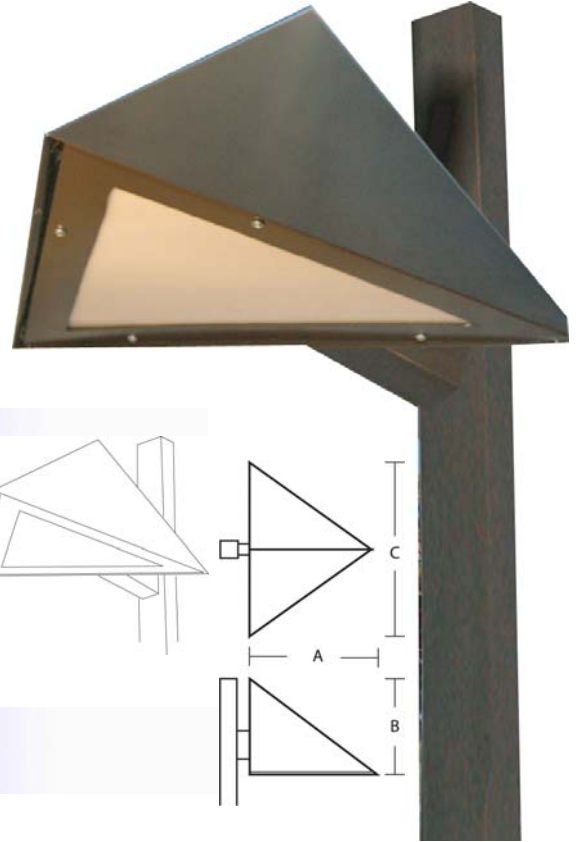

ARCHITECTURAL

TR SERIES

The Lumensource Architectural fixtures provides an excellent replacement to traditional light sources such as metal halide. Heavy gauge die formed welded aluminum internally sealed for weatherproofing housing provides high performance, energy saving, and long lasting light output perfect for area lighting needs.

FEATURES

- Universal input voltage for easy installation
- Protective powder coating for lasting appearance
- Segmented specular Alzak reflector
- Extruded or/and cast aluminum arms

ORDERING INFORMATION

Standard Configuration:

Model

ARC - Architectural

Series

TRL - 21" A x 25 5/8" B x 29 1/2" C
TRM - 14" A x 14" B x 20" C

Wattage

20W
40W

Color

W - Warm White 3000K
C - Cool white 5000K

Voltage

120 347*
208 480*
240 (VAC input)
277

Lens

FG - Flat Glass 
CG - Convex Glass 

Mounting

Finish

BK - Black
BZ - Bronze
GR- Green
VG - Verde Green
CC- Custom Color