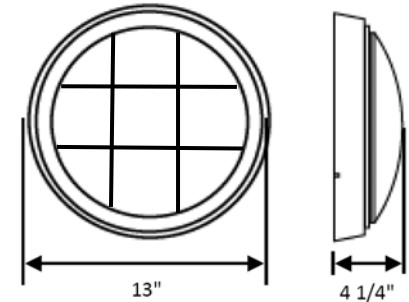

MODEL

BH - Bulkhead

COLOR

C - Cool White 5000K

SIZE

D1 - 13.0"D x 4.25"H

SERIES

DG - Disk Grid