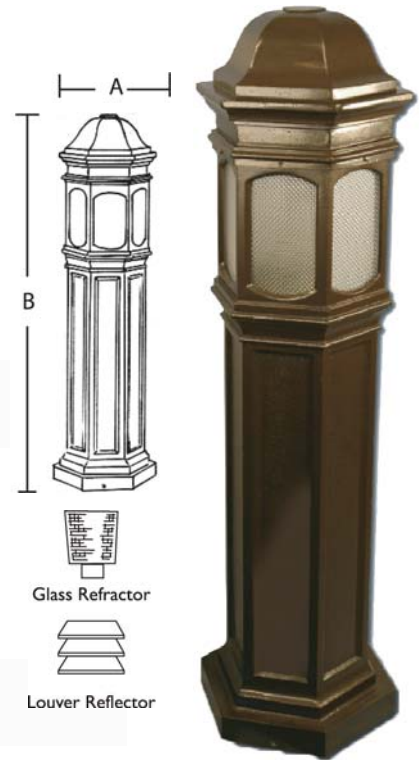

BOLLARD

BB SERIES

The Lumensource Bollards provides an excellent replacement to traditional light sources such as fluorescent. Corrosion resistant, cast A356 aluminum alloy provides high performance, energy saving, and long lasting light output perfect for area lighting needs.

FEATURES

- Universal input voltage for easy installation
- Protective powder coating for lasting appearance
- Impact resistant acrylic
- Heavy duty anchor using (3) 1/2" x 12" x 2" galvanized on 7" anchor bolts

ORDERING INFORMATION

Standard Configuration:

Model

BLD - Bollard

Series

BB- 12" A x 42" B

Wattage

20W

40W

Color

W - Warm White 3000K
C - Cool white 5000K

Voltage

120 (VAC input)
208
240
277
347*
480*

Lens

CL - Clear Lens
WL - White Lens
PL - Prismatic

Optics