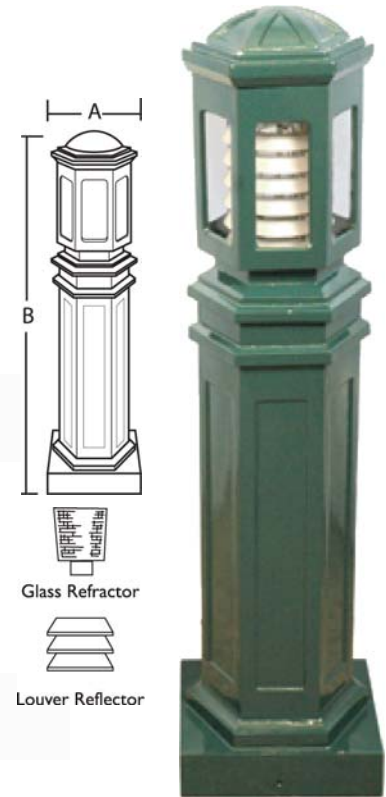

BOLLARD

BBC SERIES

The Lumensource Bollards provides an excellent replacement to traditional light sources such as fluorescent. Corrosion resistant, cast A356 aluminum alloy provides high performance, energy saving, and long lasting light output perfect for area lighting needs.

FEATURES

- Universal input voltage for easy installation
- Protective powder coating for lasting appearance
- Impact resistant acrylic
- Heavy duty anchor using (4) 1/2" x 12" x 2" galvanized on 7" anchor bolts

ORDERING INFORMATION

Standard Configuration:

Model

BLD - Bollard

Series

BBC- 8" A x 38" B

Wattage

20W

40W

Color

W - Warm White 3000K

C - Cool white 5000K

Voltage

120 (VAC input)

208

240