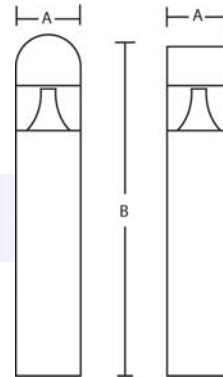

BOLLARD

BDC SERIES

The Lumensource Bollards provides an excellent replacement to traditional light sources such as fluorescent. Corrosion resistant, 0.125" thick extruded aluminum provides high performance, energy saving, and long lasting light output perfect for area lighting needs.

BDC-RT

BDC-FT

FEATURES

- Universal input voltage for easy installation
- Protective powder coating for lasting appearance
- Impact resistant acrylic cylinder
- Heavy duty anchor using (3) 1/2" x 12" x 2" galvanized on 5 1/2" anchor bolts