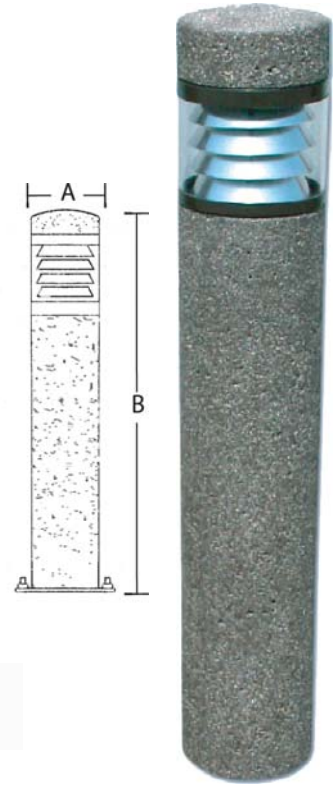

BOLLARD

BEC SERIES

The Lumensource Bollards provides an excellent replacement to traditional light sources such as fluorescent. Reinforced concrete housing provides high performance, energy saving, and long lasting light output perfect for area lighting needs.

FEATURES

- Universal input voltage for easy installation
- Protective powder coating for lasting appearance
- Clear polycarbonate lens
- Specular aluminum louvers
- Heavy duty anchor using (4) 1/2" x 12" x 2" galvanized on 10" anchor bolts

ORDERING INFORMATION

Standard Configuration:

Model

BLD - Bollard

Series

BEC-8 - 8" A x 42" B
BEC-10 - 10" A x 42" B

Wattage

20W
40W

Color

W - Warm White 3000K
C - Cool white 5000K

Voltage

120
208
240
277
347*
480*
(VAC input)

Finish

BK - Black
BZ - Bronze
GR- Green
VG - Verde Green
CC- Custom Color

Concrete Finish

NA - Natural Concrete
SS - Sequoia Sand
SB - San Diego Brown