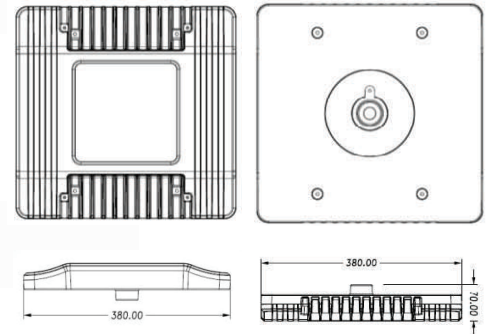

MODEL

CN - Canopy

COLOR

C - Cool White 5000K

SIZE

S1 - 14.96" L x 14.96" W x 2.75" H

SERIES

DC - Decor