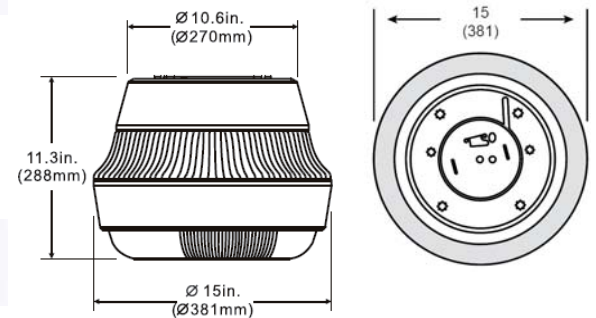

ORDERING INFORMATION

Standard Configuration:

MODEL

GD - Garage Lighter

COLOR

C - Cool White 5000K

SIZE

C1 - 11.3" L x 15.0" D

SERIES

CR - Circular

VOLTAGE

120
208
240
277
(VAC input)

OPTIONS

L40 - Bi-level low 40W

WATTAGE

40
60
80
120