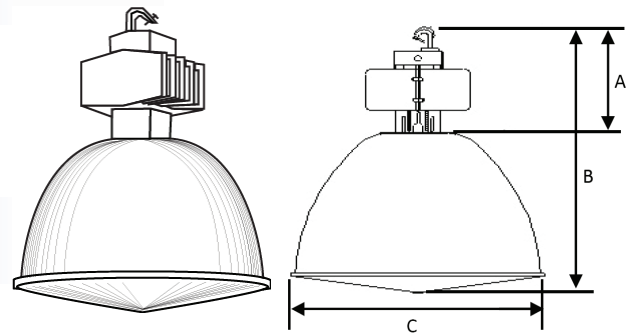

Project: _____

Date: _____

Notes: _____

Configuration: _____

HIGH BAY

PR / AL SERIES

The Lumensource High Bay provides an excellent replacement to traditional light sources such as metal halide. The original prismatic or aluminum housing provides high performance, energy saving, and long lasting light output perfect for area lighting needs.

FEATURES

- Universal input voltage for easy installation
- Protective powder coating for lasting appearance
- Prismatic or aluminum diffuser for even light distribution

ORDERING INFORMATION

Standard Configuration:

Model

HB - High Bay

Series

PR - Prismatic
AL - Aluminum

Wattage

80
120
180
240

Color

C - Cool White 5000K

Voltage

120
208
240
277
(VAC input)

Size

D1- 14 .375"A x 29"B x 22.5"C

Options

SP - Surge Protector
EM - Emergency Power System