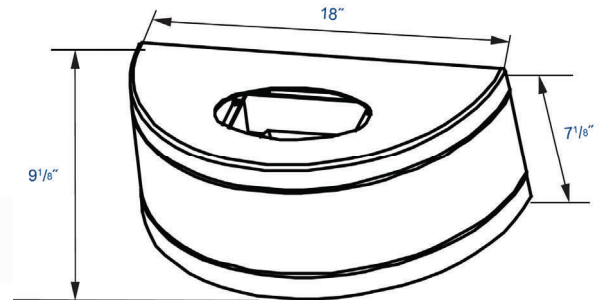

ORDERING INFORMATION

Standard Configuration:

MODEL

UD - Up Down Lighter

COLOR

C - Cool White 5000K

SIZE

T1 - 14.5" L x 7.25" W 5.5" D

T2 - 18" L x 7.12" W 9.12" D

SERIES

AM - Arch Moon

VOLTAGE

120

208

240

277

(VAC input)

WATTAGE

20 (Up & Down Light) T1

40 (Up & Down Light) T2

10 (Up or Down) T1

20 (Up or Down) T1

60 (20 Up and 40 Down) T2

DIRECTION

UD - Up & Down Light

U - Up Light only

D - Down Light only

(Unused side will be covered)