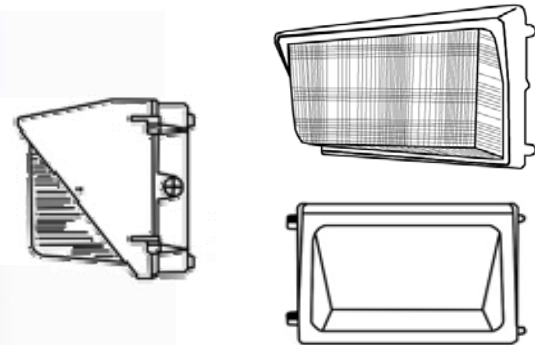

Project: _____

Date: _____

Notes: _____

Configuration: _____

WALL PACK DW SERIES

The Lumensource Wall Pack provides an excellent replacement to traditional light sources such as metal halide. The original die-cast aluminum housing provides high performance, energy saving, and long lasting light output perfect for area lighting needs.

FEATURES

- Universal input voltage for easy installation
- Protective power coating for lasting appearance
- Gasketed enclosure for ruggedized outdoor application

ORDERING INFORMATION

Standard Configuration:

MODEL

WP - Wall Pack

SERIES

DW - None Cut-off

WATTAGE

20 (using M1)
30 (using M1)
40 (using M2)
60 (using M2)
100 (using M4)
120 (using M4)

COLOR

C - Cool White 5000K
A - Amber

VOLTAGE

120
208
240
277
(VAC input)

SIZE

M1 - 14.25" L x 9.0" W x 7.75" D
M2 - 18.25" L x 12.87" W x 9.5" D
M4 - 18.0" L x 9.0" x 13" D

OPTIONS

PC - Photocell