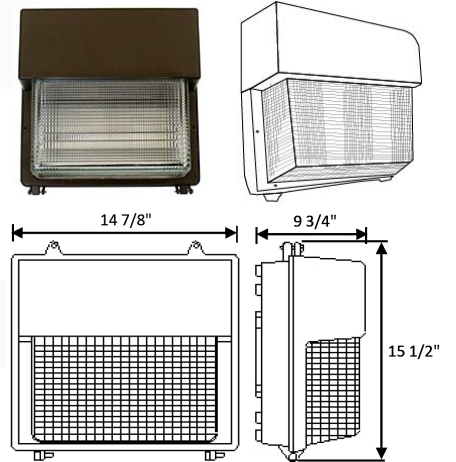

## WALL PACK

### *LP SERIES*

*The Lumensource Wall Pack provides an excellent replacement to traditional light sources such as metal halide. The original die-cast aluminum housing provides high performance, energy saving, and long lasting light output perfect for area lighting needs.*

## ORDERING INFORMATION

Standard Configuration:

<b>Model</b>	<b>Color</b>	<b>Size</b>
WP - Wall Pack	C - Cool white 5000K	L1 - 14.875"L x 15.5"W x 9.75"D
<b>Series</b>	<b>Voltage</b>	<b>Options</b>
LP - Large line	120	
<b>Wattage</b>	208	
40	240	
60	277	
	(VAC input)	