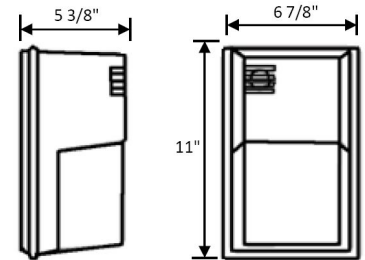

ORDERING INFORMATION

Standard Configuration:

MODEL

WP - Wall Pack

COLOR

C - Cool White 5000K

SIZE

M1- 11.0"L x 6.87"W x 5.37"H