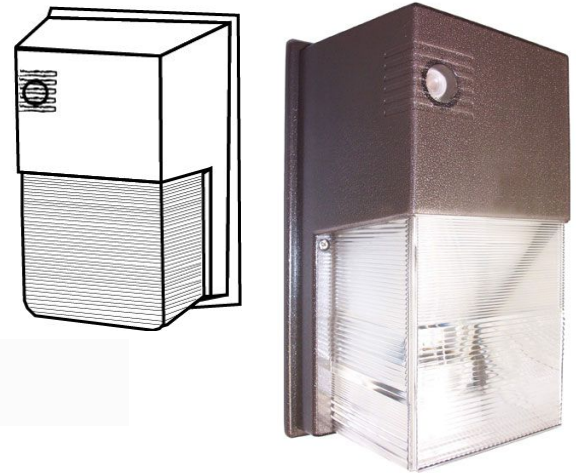

Project:

Date:

Notes:

Configuration:

WALL PACK

MP SERIES

The Lumensource Wall Pack provides an excellent replacement to traditional light sources such as fluorescent. The original die-cast aluminum housing provides high per-

FEATURES

- Universal input voltage for easy installation
- Protective powder coating for lasting appearance
- Gasketed enclosure for ruggedized outdoor application
- Standard photocell for reliable energy saving results

ORDERING INFORMATION

Standard Configuration:

MODEL

WP - Wall Pack

COLOR

C - Cool White 5000K

SIZE

M1- 11.0"L x 6.87"W x 5.37"H