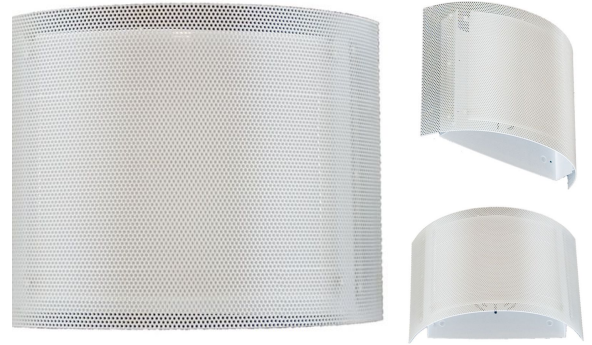

LUMENSOURCE

SPECIFICATION GRADE LED

Project: _____

Date: _____

Notes: _____

Configuration: _____

WALL SCONCES

SC15 SERIES

The Lumensource Wall Scones provides an excellent replacement to traditional light sources such as fluorescent. The original aluminum or brass cage provides high performance, energy saving, and long lasting light output perfect for area lighting needs.

FEATURES

- Universal input voltage for easy installation
- Protective baked enamel finish for lasting appearance
- Opal white acrylic diffuser for even light output

ORDERING INFORMATION

Standard Configuration:

10"

3"

Model	Color	Finish
WS-Wall Sconce	W - Warm White 3000K	DM-Dimmable
Series	Voltage	
SC15	120	
Wattage	277	
10W	(VAC input)	
20W		
40W		