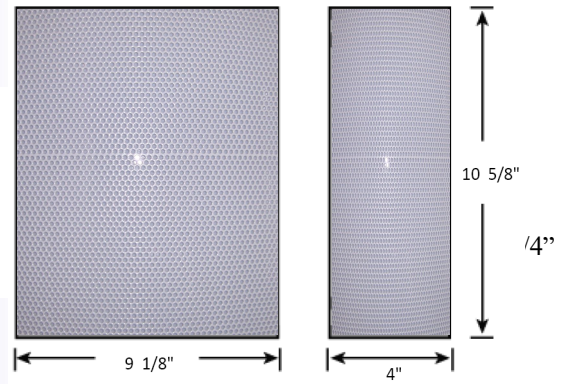

LUMENSOURCE

SPECIFICATION GRADE LED

Project: _____

Date: _____

Notes: _____

Configuration: _____

WALL SCONCES

SC15 SERIES

FEATURES

- Universal input voltage for easy installation
- Protective baked enamel finish for lasting appearance
- Opal white acrylic diffuser for even light output

ORDERING INFORMATION

Standard Configuration:

10"

3"

Model	Color	Finish
WS-Wall Sconce	W - Warm White 3000K	DM-Dimmable
Series	Voltage	
SC15	120	
Wattage	277	
10W	(VAC input)	
20W		
40W		